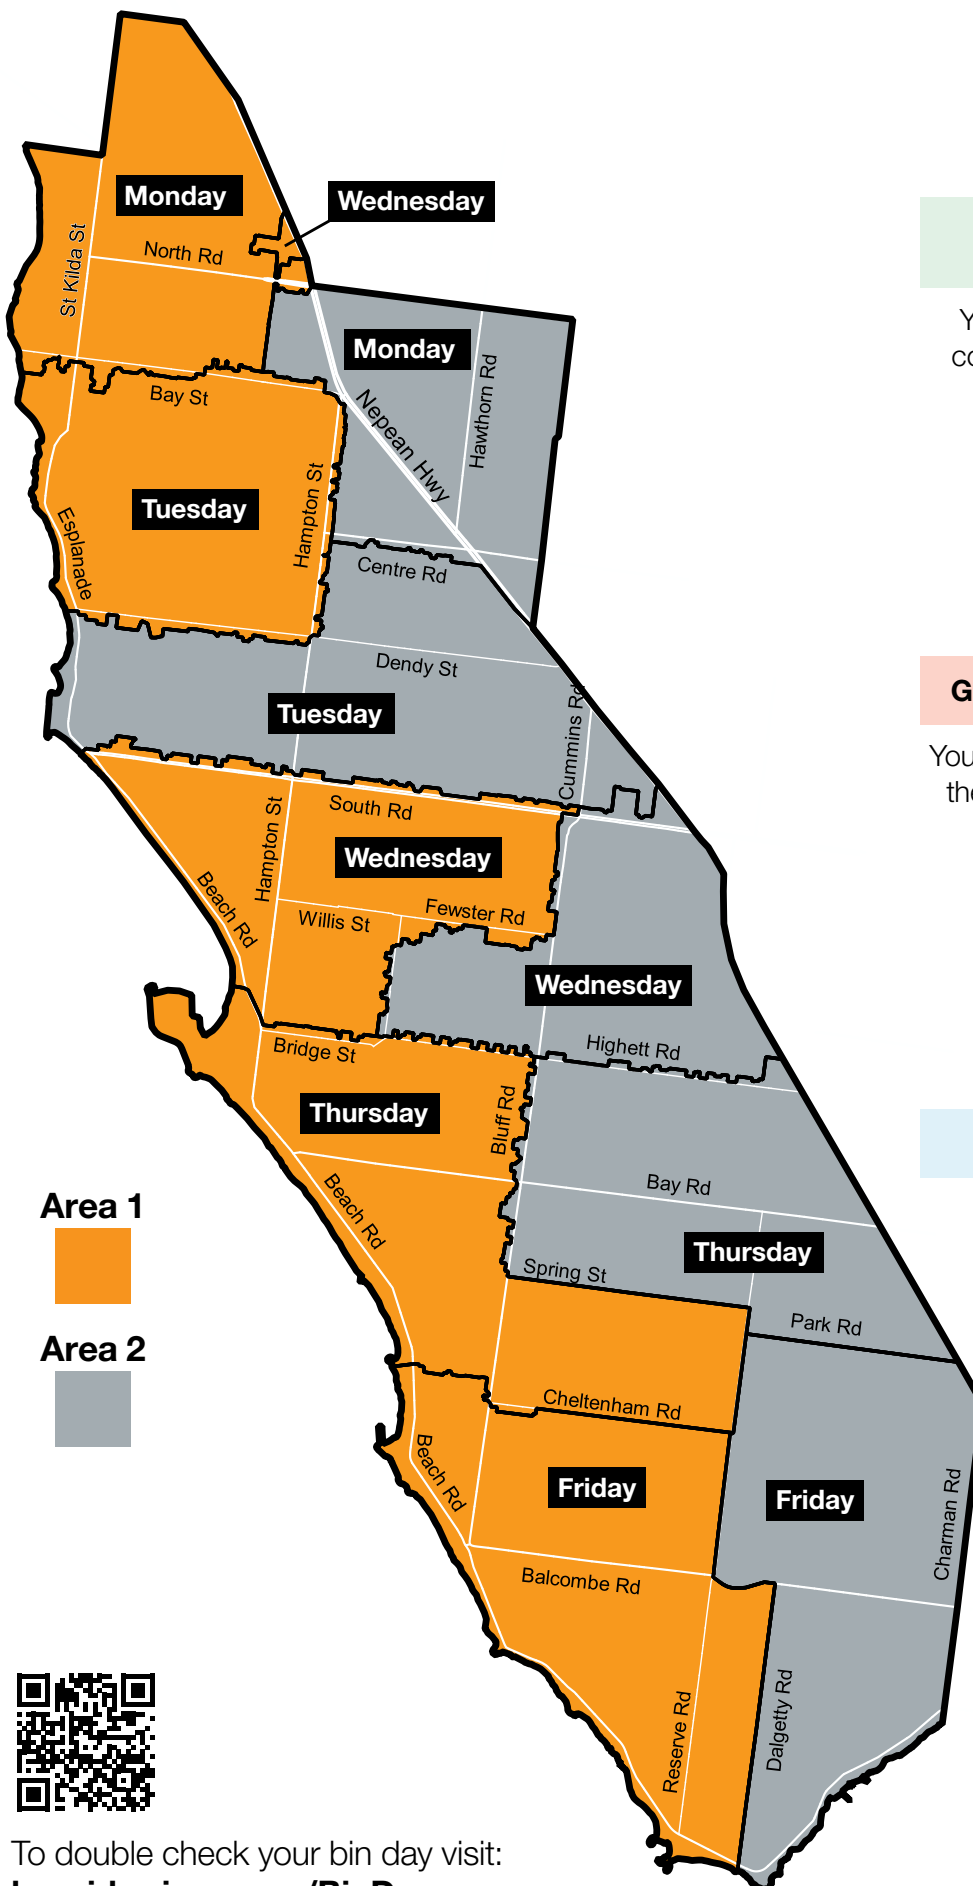

2024–2025 Recycling and Waste Collection Calendar

Area 1

Area 2

To double check your bin day visit:
bayside.vic.gov.au/BinDay

Food and green waste collected weekly

Your food and green waste bin will be collected every week on the same day.

General waste collected fortnightly

Your general waste bin will be collected on the opposite week to your recycling bin.

Recycling collected fortnightly

Your recycling bin will be collected on the opposite week to your general waste bin.

2024–2025 Recycling and Waste Collection Calendar

General Waste collection

Recycling collection

Area 1

July 2024						
S	M	T	W	T	F	S
	1	2	3	4	5	6
7	8	9	10	11	12	13
14	15	16	17	18	19	20
21	22	23	24	25	26	27
28	29	30	31			

August 2024						
S	M	T	W	T	F	S
				1	2	3
4	5	6	7	8	9	10
11	12	13	14	15	16	17
18	19	20	21	22	23	24
25	26	27	28	29	30	31

September 2024						
S	M	T	W	T	F	S
1	2	3	4	5	6	7
8	9	10	11	12	13	14
15	16	17	18	19	20	21
22	23	24	25	26	27	28
29	30					